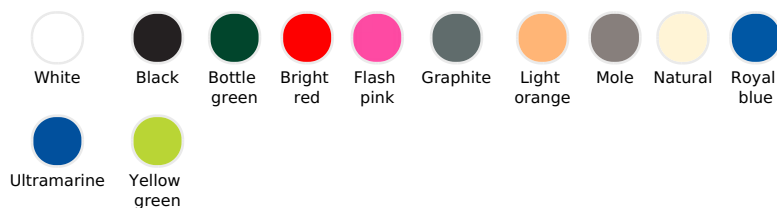

Available colours

Packaging

Carton size : 67 x 23 x 30 cm

Weight per carton : 12.00 kg

Related products