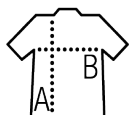

Quality

JERSEY 145
100% mercerised cotton
145 gsm

Style

Short sleeves
5-button placket
Tone-on-tone buttons
Jersey collar
Taped cuffs and hem

Related products

Available colours

Deep black

Soft blue

Night

Optic white

Available sizes

Sizes	S	M	L	XL	XXL	3XL
A/B	65/42	66/45	67/48	68/51	69/54	70/57

Packaging

Carton size : 60 x 40 x 37 cm

Weight per carton : 0.00kg