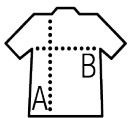

page 110

Quality

Style

Set-in sleeves

Available sizes

Sizes	S	M	L	XL	XXL	3XL
A/B	67/51	68/54	69/57	70/60	71/63	72/66

Available colours

Packaging

 Carton size : 58 x 38 x 42 cm

 Weight per carton : 0.00 kg

Related products
